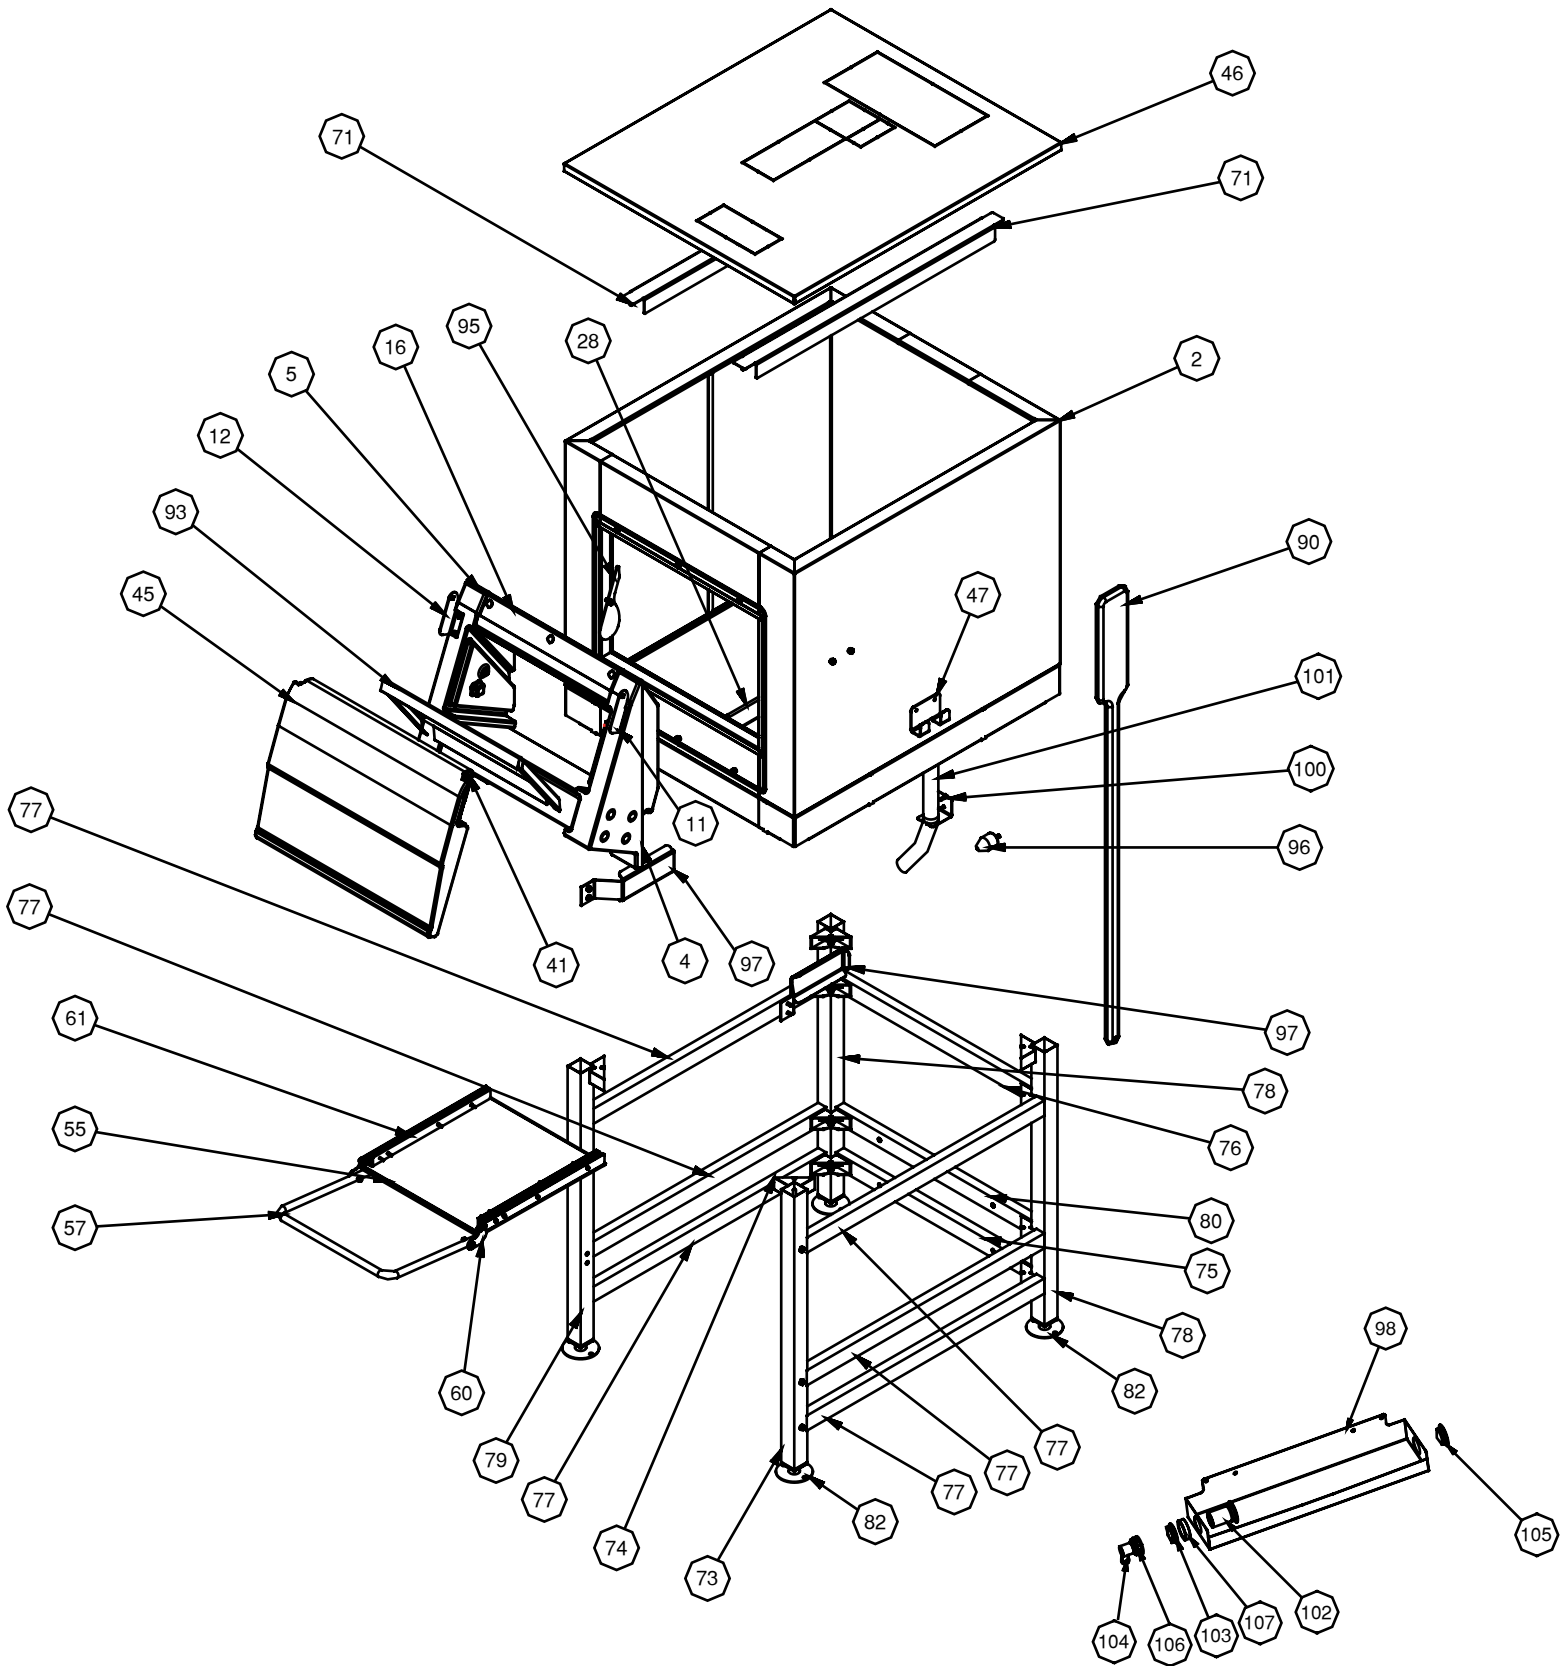

RC 300 -Storage Bin/Contentitore/Cabine de Stockage/Speicher-

RC 300 -Storage Bin/Contentore/Cabine de Stockage/Speicher-